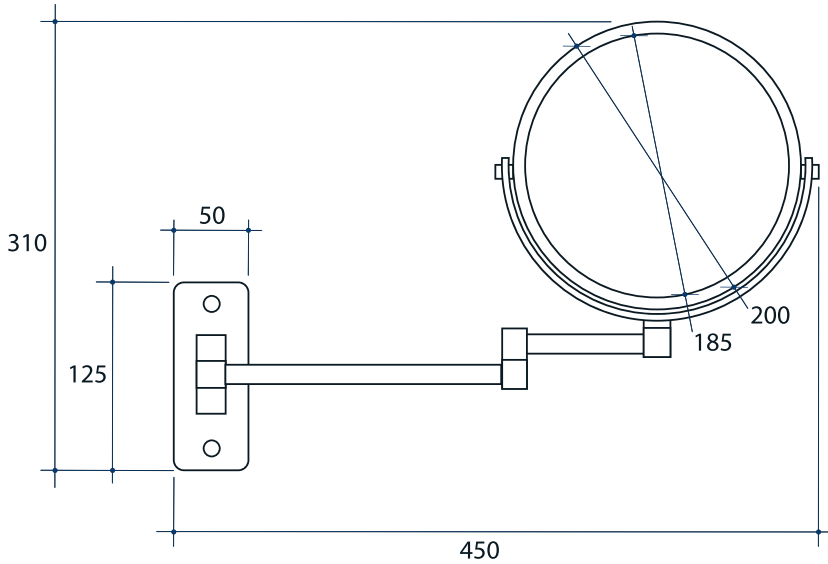

Ablaze Non-Lit Magnifying Mirrors

Maximum Distance From Wall 330mm
 Length From Wall When Folded - 30mm

Note: All dimensions are in millimetres (mm)

Stock Code	Finish	Type
------------	--------	------

R18SM