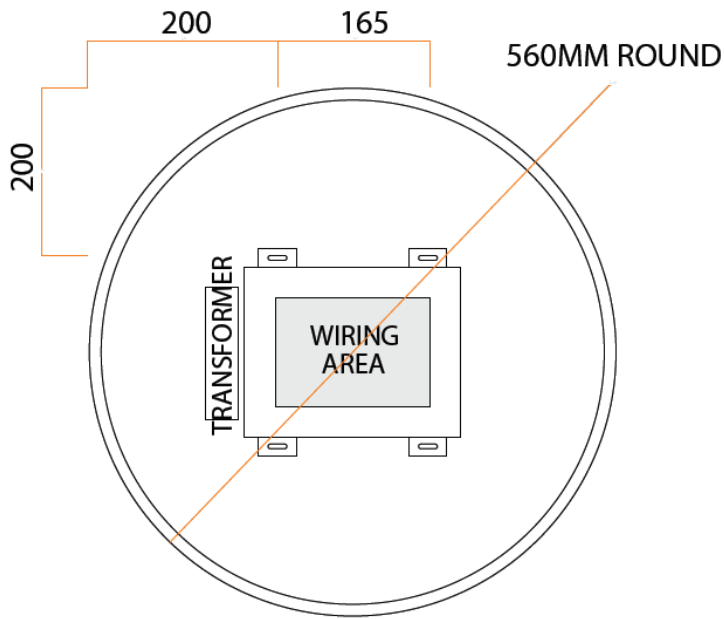

Ablaze Premium Back-lit Mirrors

Stock Code	Light	Size (mm)	Output (W)
RB610C	Cool	610 ø x D45	18 Watts