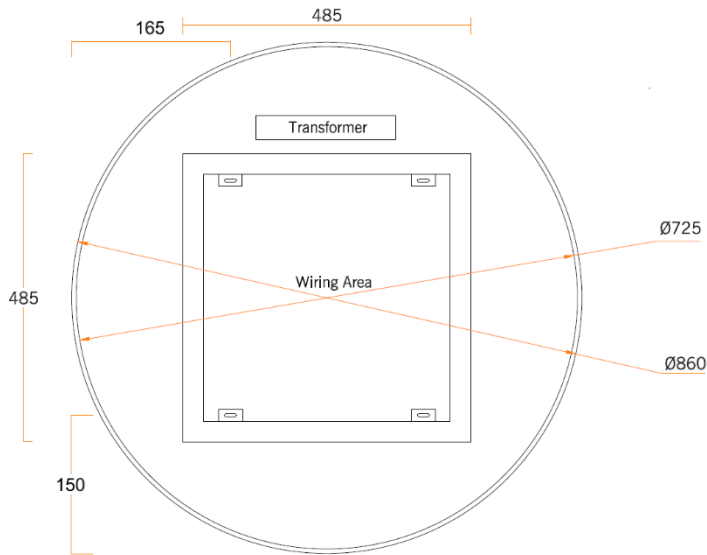

Ablaze Premium Back-lit Mirrors

Stock Code	Light	Size (mm)	Output (W)
RS900W	Warm	900 ø x D43	79 Watts