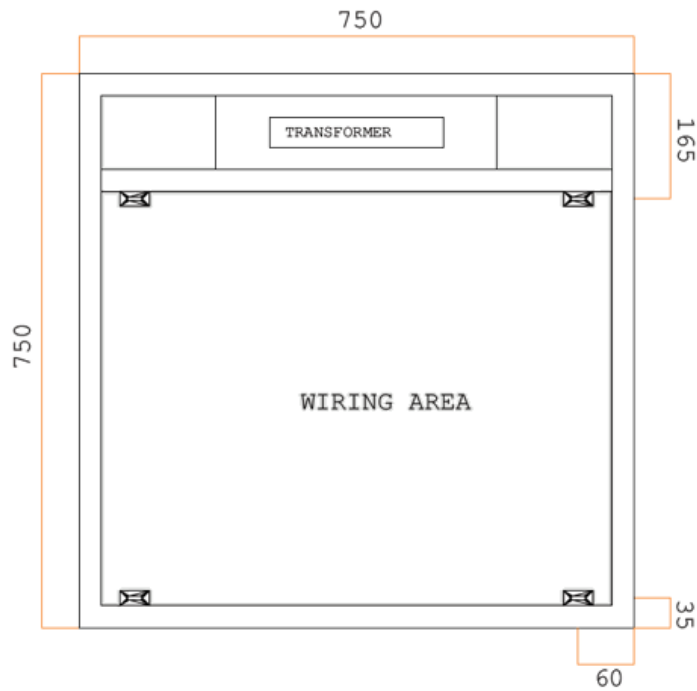

Ablaze Premium Back-lit Mirrors

Stock Code	Light	Size (mm)	Output (W)
S900C	Cool	W900 x H900 x D45	68 Watts