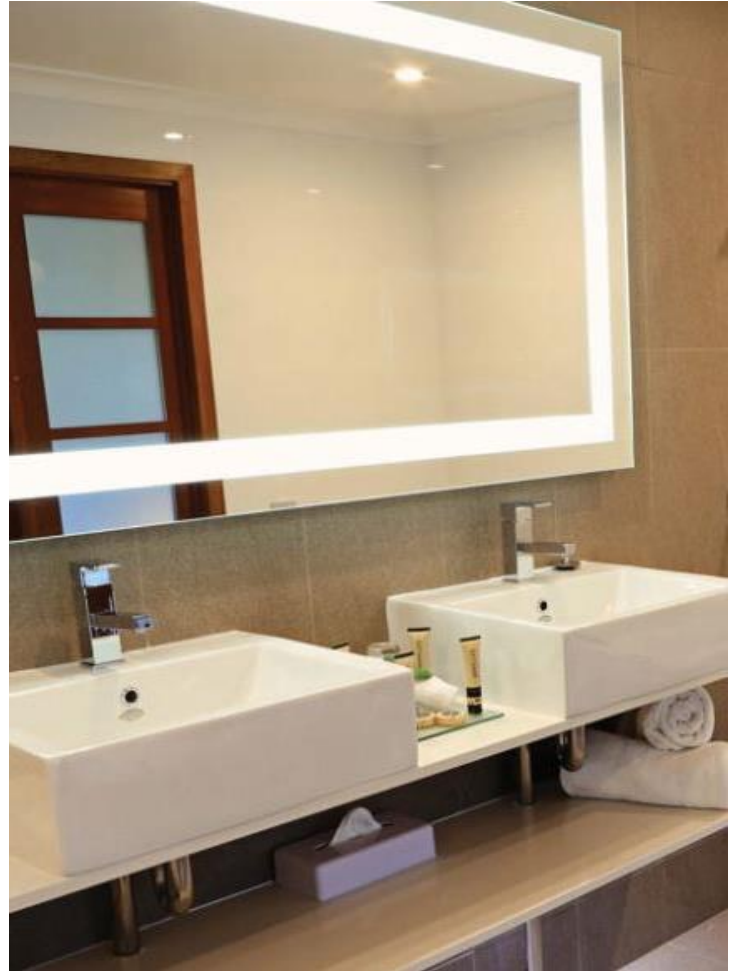

# Ablaze Premium Back-lit Mirrors

Stock Code	Light	Size (mm)	Output (W)
SR1118C	Cool	W1200 x H800 x D45	18 Watts