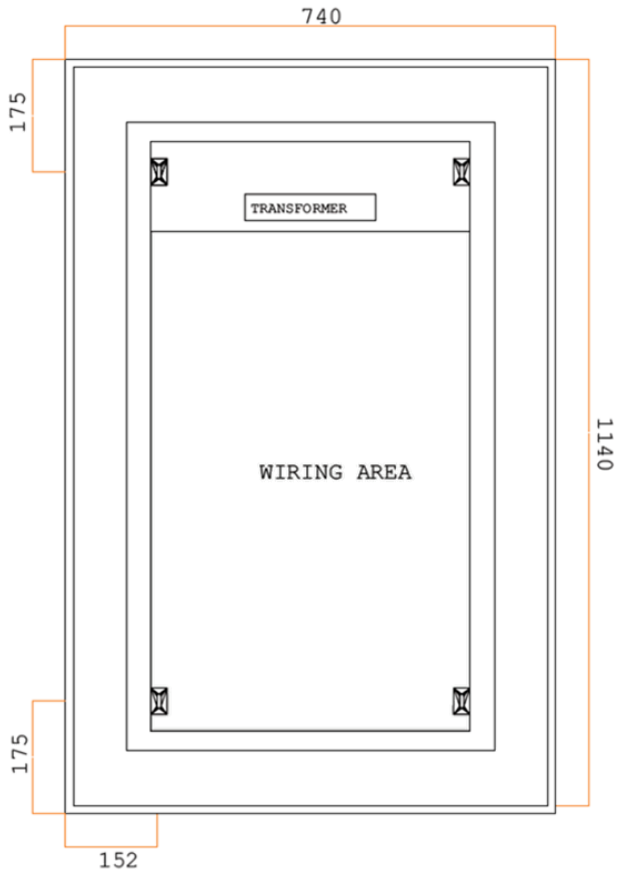

# Ablaze Premium Back-lit Mirrors

Stock Code	Light	Size (mm)	Output (W)
SR1118C	Cool	W1200 x H800 x D45	18 Watts