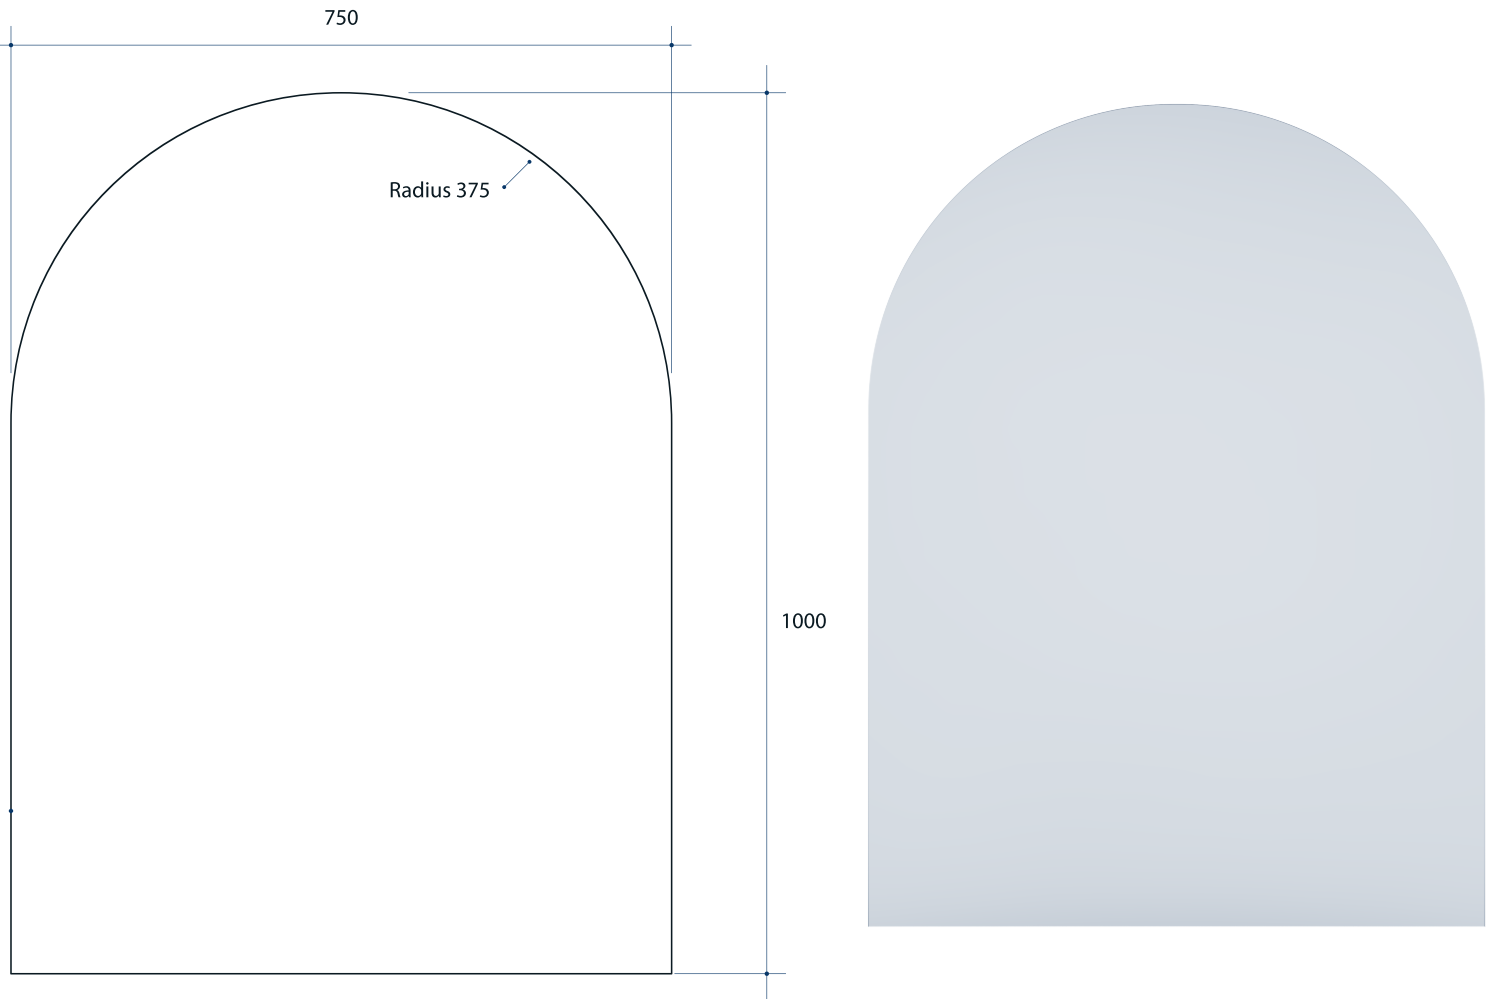

Ablaze Church Shape Mirror

Note: All dimensions are in millimetres (mm)

Stock Code	Size (mm) W x H x D	Shape	Edge
AC7510GT	750 W x 1000 H	Church	Polished Pencil Edge

Please note: Mirrors will need to be installed in accordance with the Installation Guide. Ablaze does not take responsibility for incorrect installation of these mirrors.