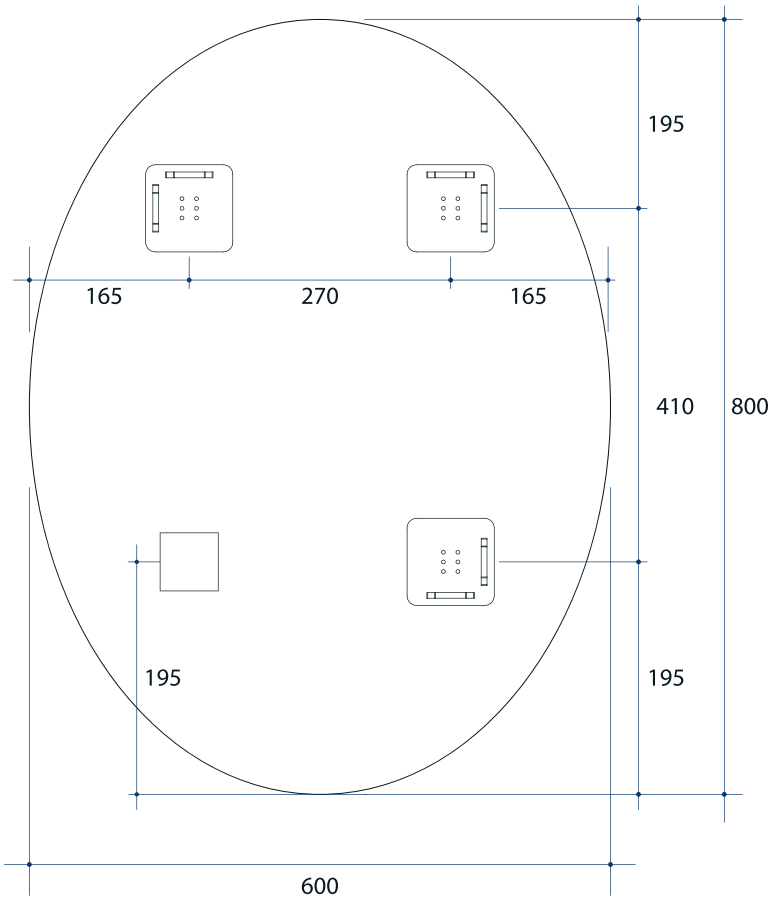

Cody Oval Polished Edge Mirror

Note: All dimensions are in millimetres (mm)

Stock Code	Size (mm)	Shape	Edge
C06080HN	600 x 800 x 11	Oval	Polished Edge

Please note: Bracket location may vary +/- 5mm. DO NOT pre-drill holes for mounts before confirming exact locations on your mirror. Measurements and diagrams are to be used as a guide only.