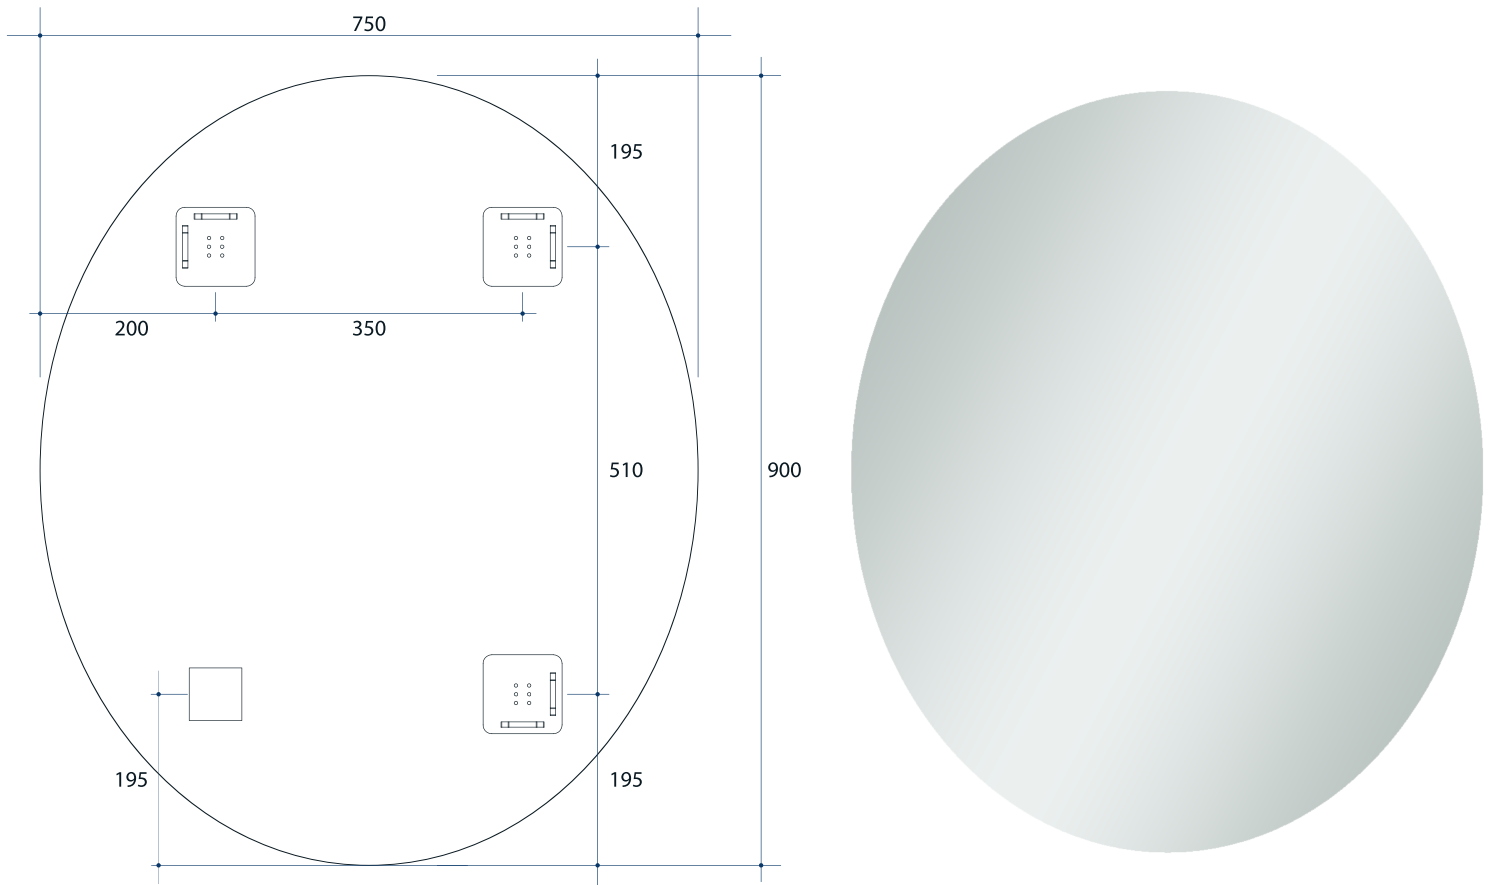

Cody Oval Polished Edge Mirror

Note: All dimensions are in millimetres (mm)

Stock Code	Size (mm)	Shape	Edge
C09075HN	900 x 750 x 11	Oval	Polished Edge

Please note: Bracket location may vary +/- 5mm. DO NOT pre-drill holes for mounts before confirming exact locations on your mirror. Measurements and diagrams are to be used as a guide only.