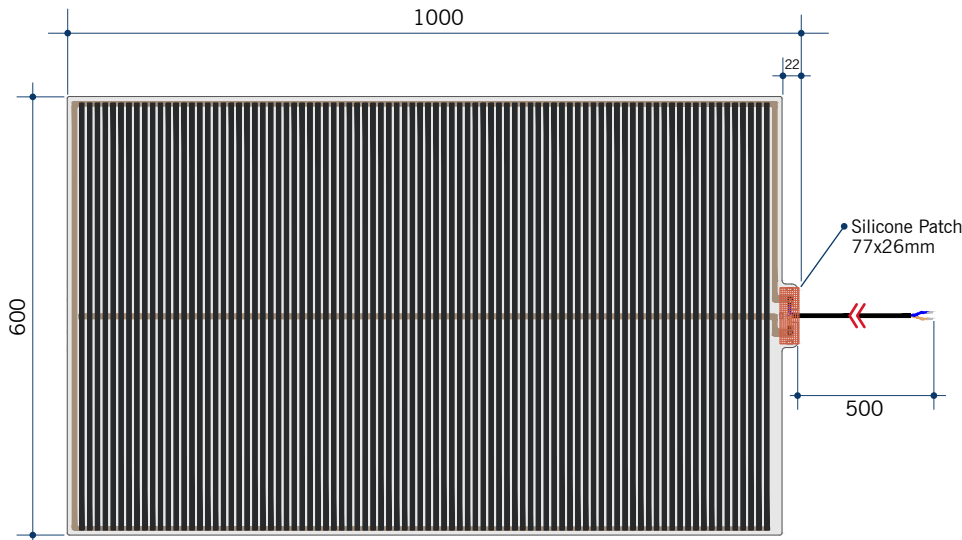

Jackson Rectangle Polished Edge Mirror Includes Mirror Demister

Note: All dimensions are in millimetres (mm)

Stock Code	Size (mm)	Shape	Edge
JS1590HND	1500 x 900 x 11	Rectangle	Polished Edge

This product includes a mirror and Thermomirror demister. These are supplied as separate parts and the demister will need to be adhered to the back of the mirror prior to installation of the mirror. For details on the demister, please see next page

Thermomirror Mirror Demister

Ultra-thin Demister Pad for use on Bathroom Mirrors

Note: All dimensions are in millimetres (mm)

Stock Code	Size (mm)	Heat Output (W)	Voltage - Frequency
TM6010	600 x 1000	145	220 - 240V 50Hz