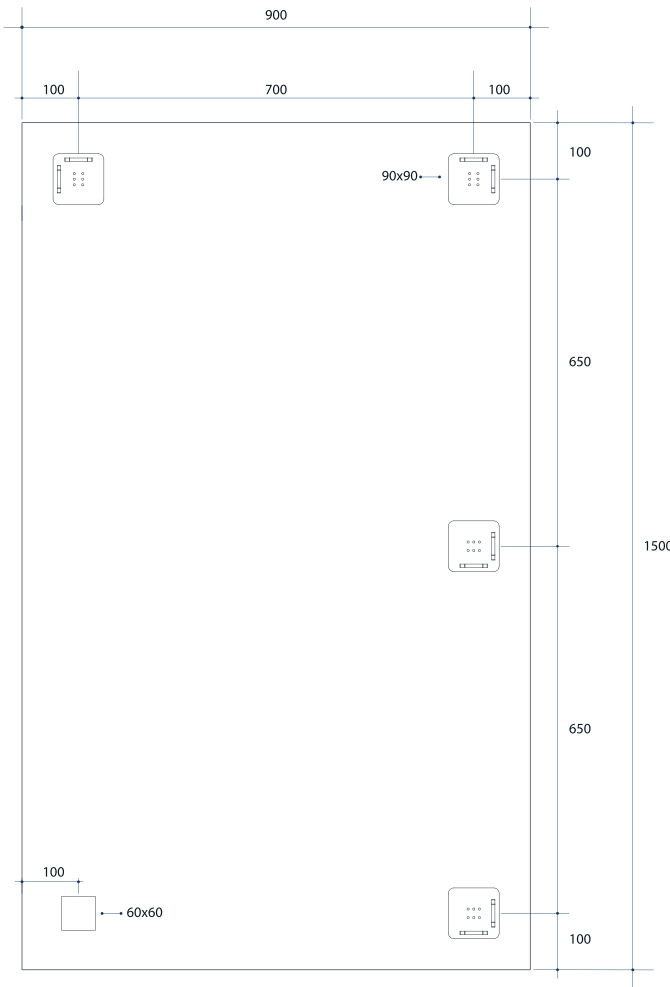

Jackson Rectangle Polished Edge Mirror Includes Mirror Demister

Note: All dimensions are in millimetres (mm)

Stock Code	Size (mm)	Shape	Edge
JS1590HND	1500 x 900 x 11	Rectangle	Polished Edge

This product includes a mirror and Thermomirror demister. These are supplied as separate parts and the demister will need to be adhered to the back of the mirror prior to installation of the mirror. For details on the demister, please see next page

Please note: Bracket location may vary +/- 5mm. DO NOT pre-drill holes for mounts before confirming exact locations on your mirror. Measurements and diagrams are to be used as a guide only.

Mirrors will need to be installed in accordance with the Installation Guide. Ablaze does not take responsibility for incorrect installation of these mirrors.

Thermomirror Mirror Demister

Ultra-thin Demister Pad for use on Bathroom Mirrors

Note: All dimensions are in millimetres (mm)

Stock Code	Size (mm)	Heat Output (W)	Voltage - Frequency
TM6010	600 x 1000	145	220 - 240V 50Hz