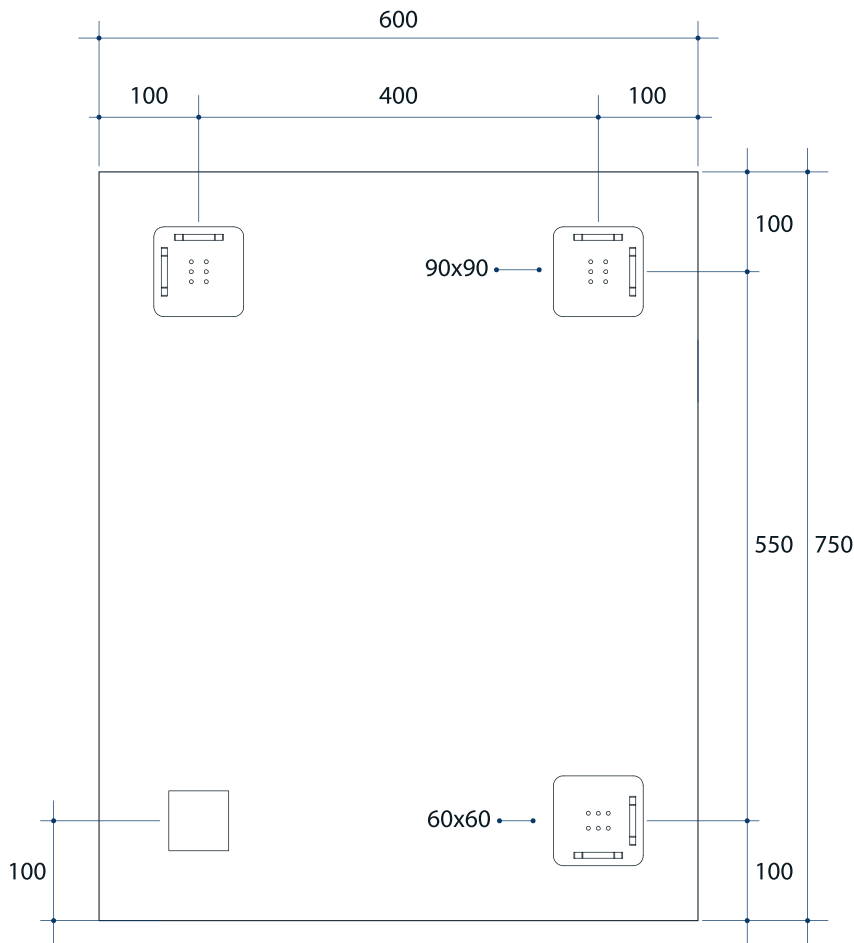

Jackson Rectangle Polished Edge Mirror

Note: All dimensions are in millimetres (mm)

Stock Code	Size (mm)	Shape	Edge
JS6075HN	600 x 750 x 11	Rectangle	Polished Edge

Please note: Bracket location may vary +/- 5mm. DO NOT pre-drill holes for mounts before confirming exact locations on your mirror. Measurements and diagrams are to be used as a guide only.

Mirrors will need to be installed in accordance with the Installation Guide. Ablaze does not take responsibility for incorrect installation of these mirrors.