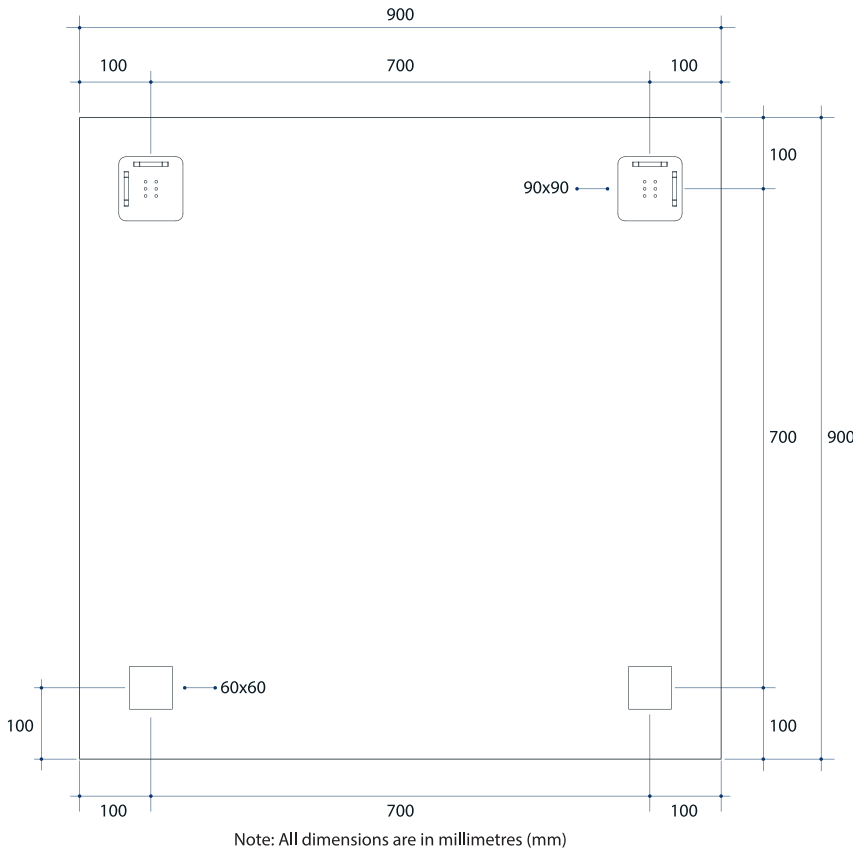

# Jackson Rectangle Polished Edge Mirror

Stock Code	Size (mm)	Shape	Edge
JS9090HN	900 x 900 x 11	Rectangle	Polished Edge

**Please note:** Bracket location may vary +/- 5mm. DO NOT pre-drill holes for mounts before confirming exact locations on your mirror. Measurements and diagrams are to be used as a guide only.