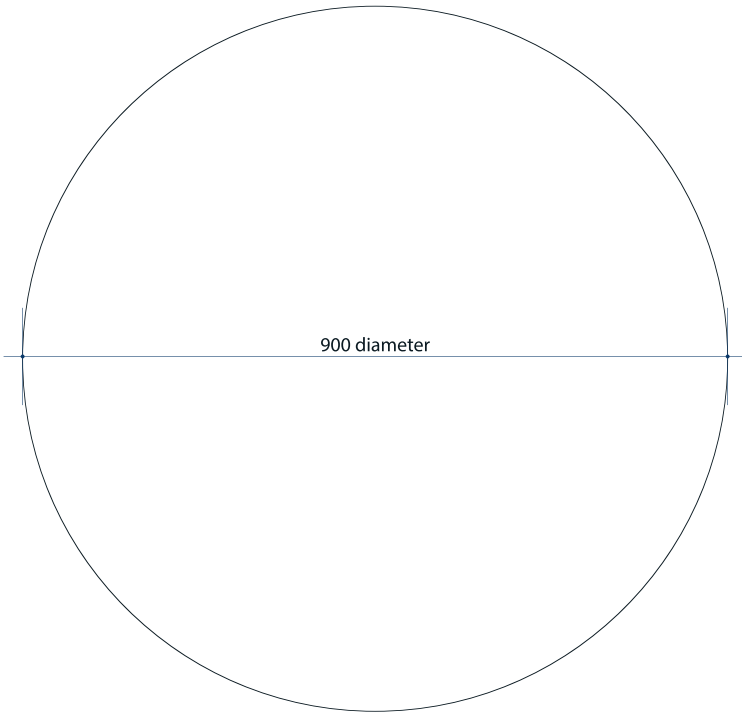

Kent Round 18mm Bevel Edge Mirror

Note: All dimensions are in millimetres (mm)

Stock Code	Size (mm)	Shape	Edge
KR9090GT	900Ø x 5	Round	18mm Bevel

Mirrors will need to be installed in accordance with the Installation Guide. Ablaze does not take responsibility for incorrect installation of these mirrors.