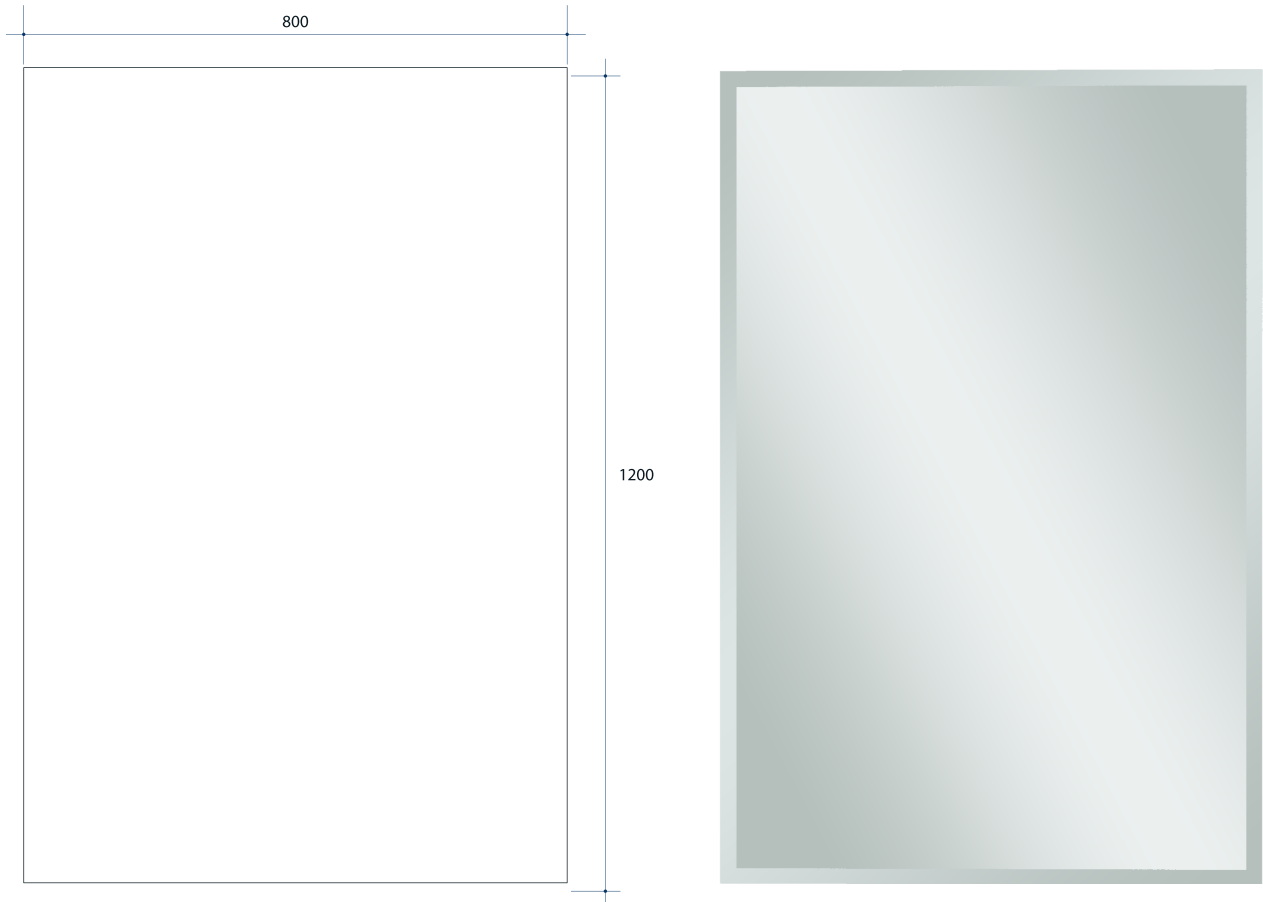

Montana Rectangle 25mm Bevel Edge Mirror

Note: All dimensions are in millimetres (mm)

Stock Code	Size (mm)	Shape	Edge
MS1280GT	1200 x 800 x 5	Rectangle	25mm Bevel

Mirrors will need to be installed in accordance with the Installation Guide. Ablaze does not take responsibility for incorrect installation of these mirrors.