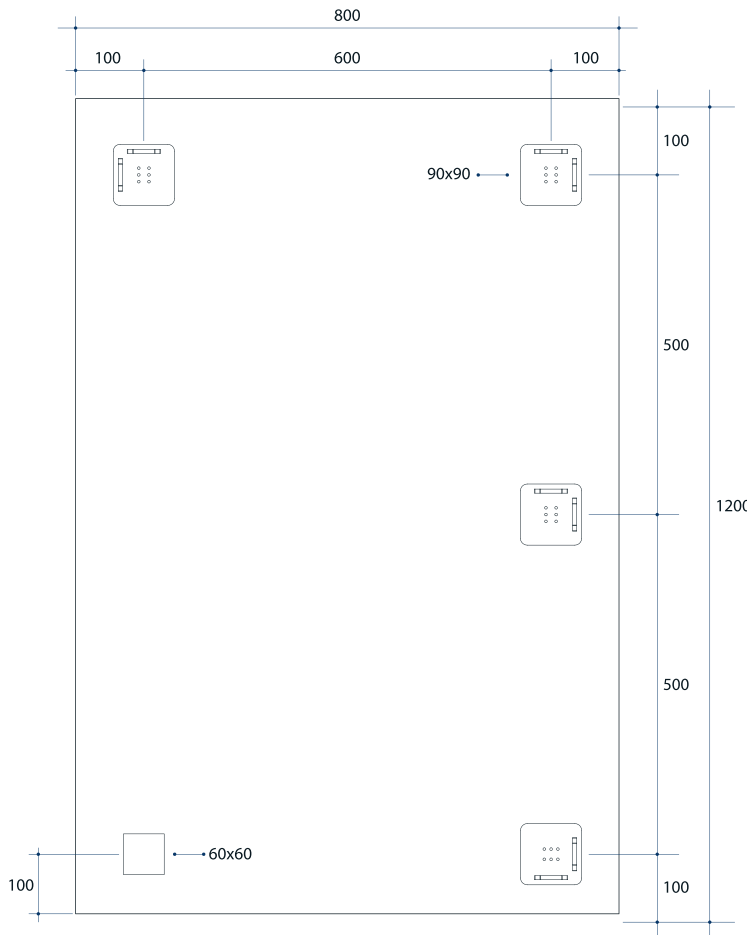

Montana Rectangle 25mm Bevel Edge Mirror

Note: All dimensions are in millimetres (mm)

Stock Code	Size (mm)	Shape	Edge
MS1280HN	1200 x 800 x 11	Rectangle	25mm Bevel

Please note: Bracket location may vary +/- 5mm. DO NOT pre-drill holes for mounts before confirming exact locations on your mirror. Measurements and diagrams are to be used as a guide only.

Mirrors will need to be installed in accordance with the Installation Guide. Ablaze does not take responsibility for incorrect installation of these mirrors.