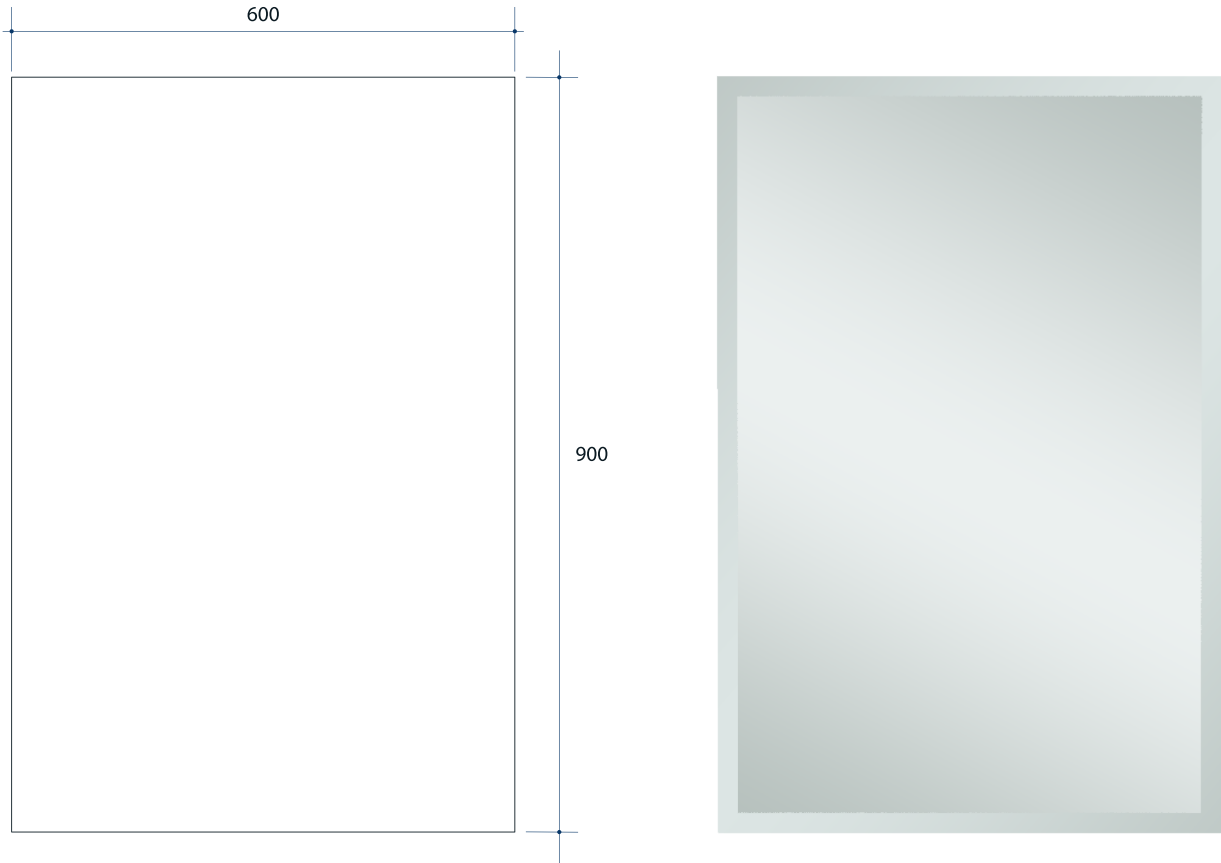

Montana Rectangle 25mm Bevel Edge Mirror

Note: All dimensions are in millimetres (mm)

Stock Code	Size (mm)	Shape	Edge
MS6090GT	600 x 900 x 5	Rectangle	25mm Bevel

Mirrors will need to be installed in accordance with the Installation Guide. Ablaze does not take responsibility for incorrect installation of these mirrors.