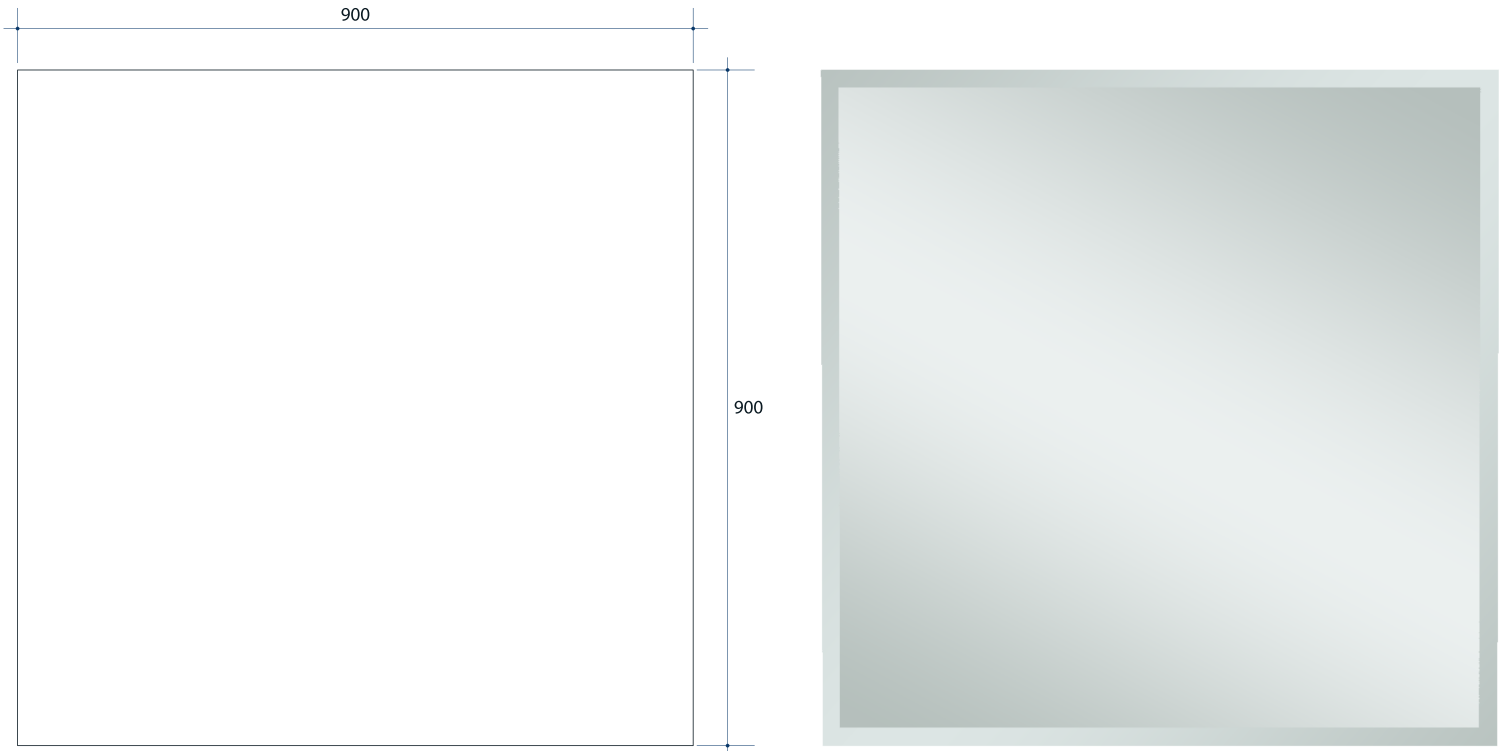

Montana Rectangle 25mm Bevel Edge Mirror

Note: All dimensions are in millimetres (mm)

Stock Code	Size (mm)	Shape	Edge
MS9090GT	900 x 900 x 5	Rectangle	25mm Bevel

Mirrors will need to be installed in accordance with the Installation Guide. Ablaze does not take responsibility for incorrect installation of these mirrors.