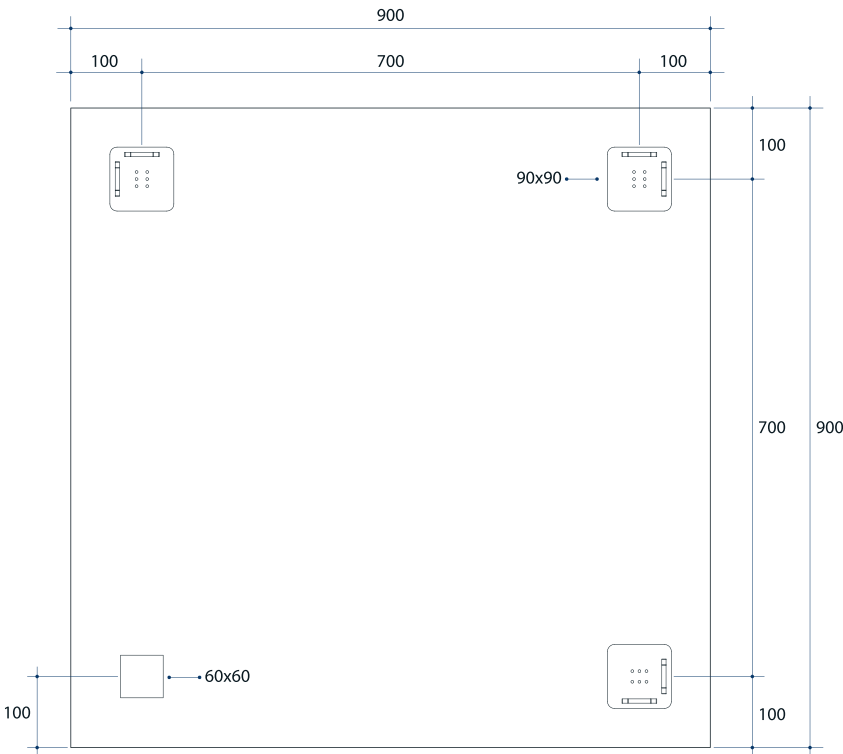

Montana Rectangle 25mm Bevel Edge Mirror

Note: All dimensions are in millimetres (mm)

Stock Code	Size (mm)	Shape	Edge
MS9090HN	900 x 900 x 11	Rectangle	25mm Bevel

Please note: Bracket location may vary +/- 5mm. DO NOT pre-drill holes for mounts before confirming exact locations on your mirror. Measurements and diagrams are to be used as a guide only.

Mirrors will need to be installed in accordance with the Installation Guide. Ablaze does not take responsibility for incorrect installation of these mirrors.