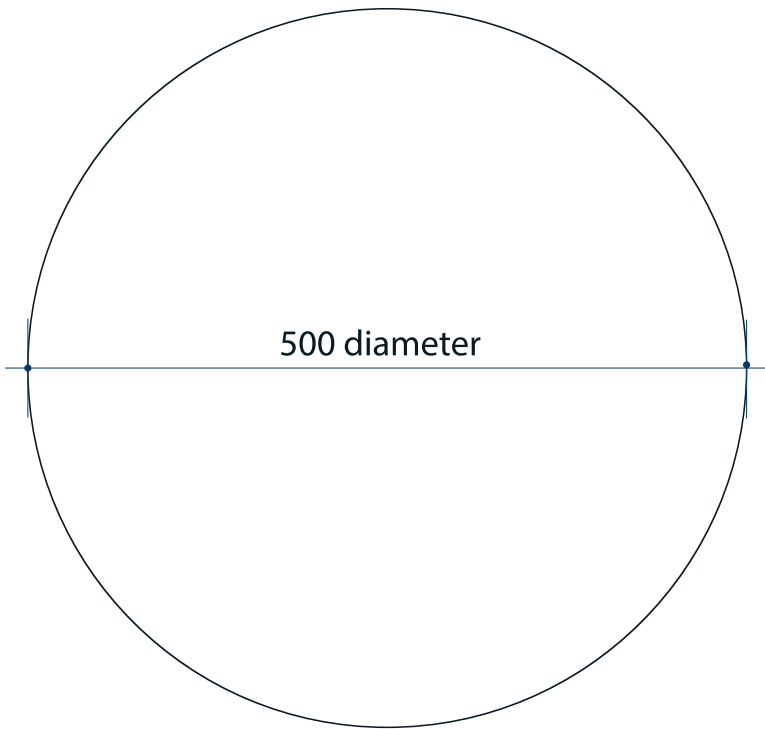

# Rio Round Polished Edge Mirror

Note: All dimensions are in millimetres (mm)

Stock Code	Size (mm)	Shape	Edge
RR5050GT	500Ø x 5	Round	Polished Edge

Mirrors will need to be installed in accordance with the Installation Guide. Ablaze does not take responsibility for incorrect installation of these mirrors.