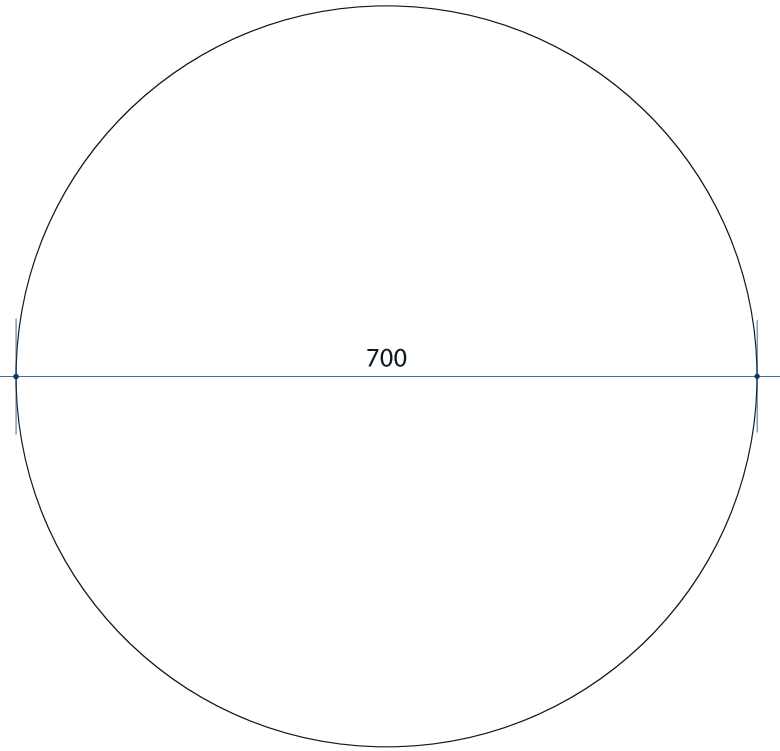

Rio Round Polished Edge Mirror

Note: All dimensions are in millimetres (mm)

Stock Code	Size (mm)	Shape	Edge
RR7070GT	700Ø x 5	Round	Polished Edge

Mirrors will need to be installed in accordance with the Installation Guide. Ablaze does not take responsibility for incorrect installation of these mirrors.