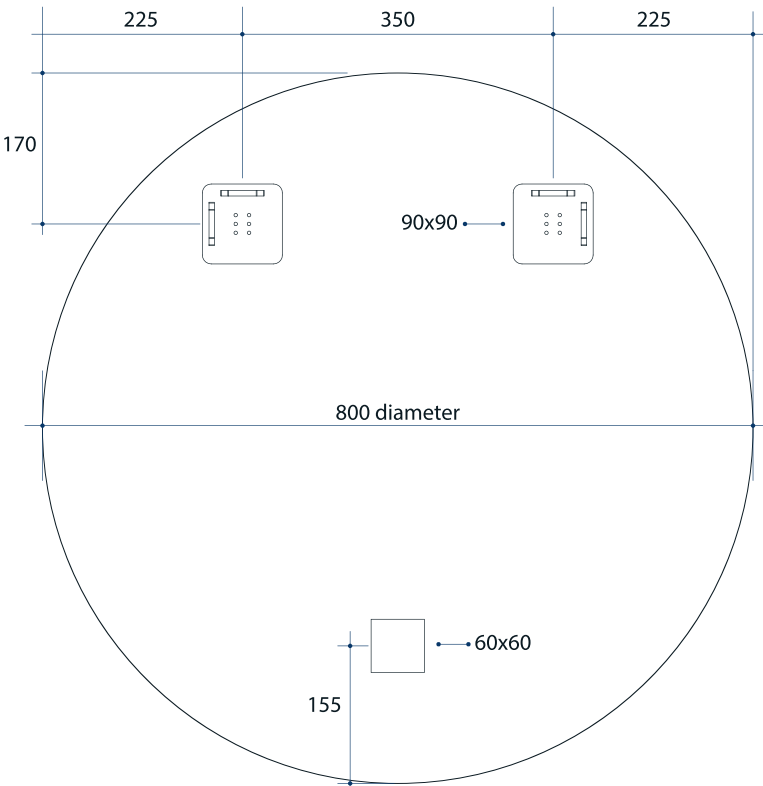

# Rio Round Polished Edge Mirror

Note: All dimensions are in millimetres (mm)

Stock Code	Size (mm)	Shape	Edge
RR8080HN	800Ø x 11	Round	Polished Edge

**Please note:** Bracket location may vary +/- 5mm. DO NOT pre-drill holes for mounts before confirming exact locations on your mirror. Measurements and diagrams are to be used as a guide only.