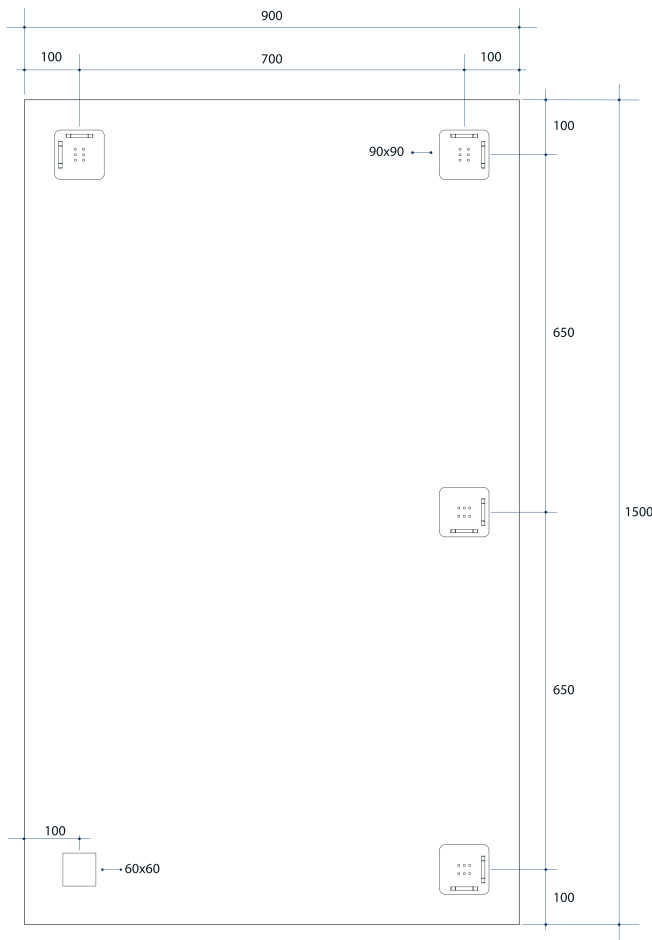

Sierra Sandblasted Border, Polished Edge Mirror

Note: All dimensions are in millimetres (mm)

Stock Code	Size (mm)	Shape	Edge
SS1590HN	1500 x 900 x 11	Rectangle	Polished Edge Sandblasted Strip

Please note: Bracket location may vary +/- 5mm. DO NOT pre-drill holes for mounts before confirming exact locations on your mirror. Measurements and diagrams are to be used as a guide only.

Mirrors will need to be installed in accordance with the Installation Guide. Ablaze does not take responsibility for incorrect installation of these mirrors.