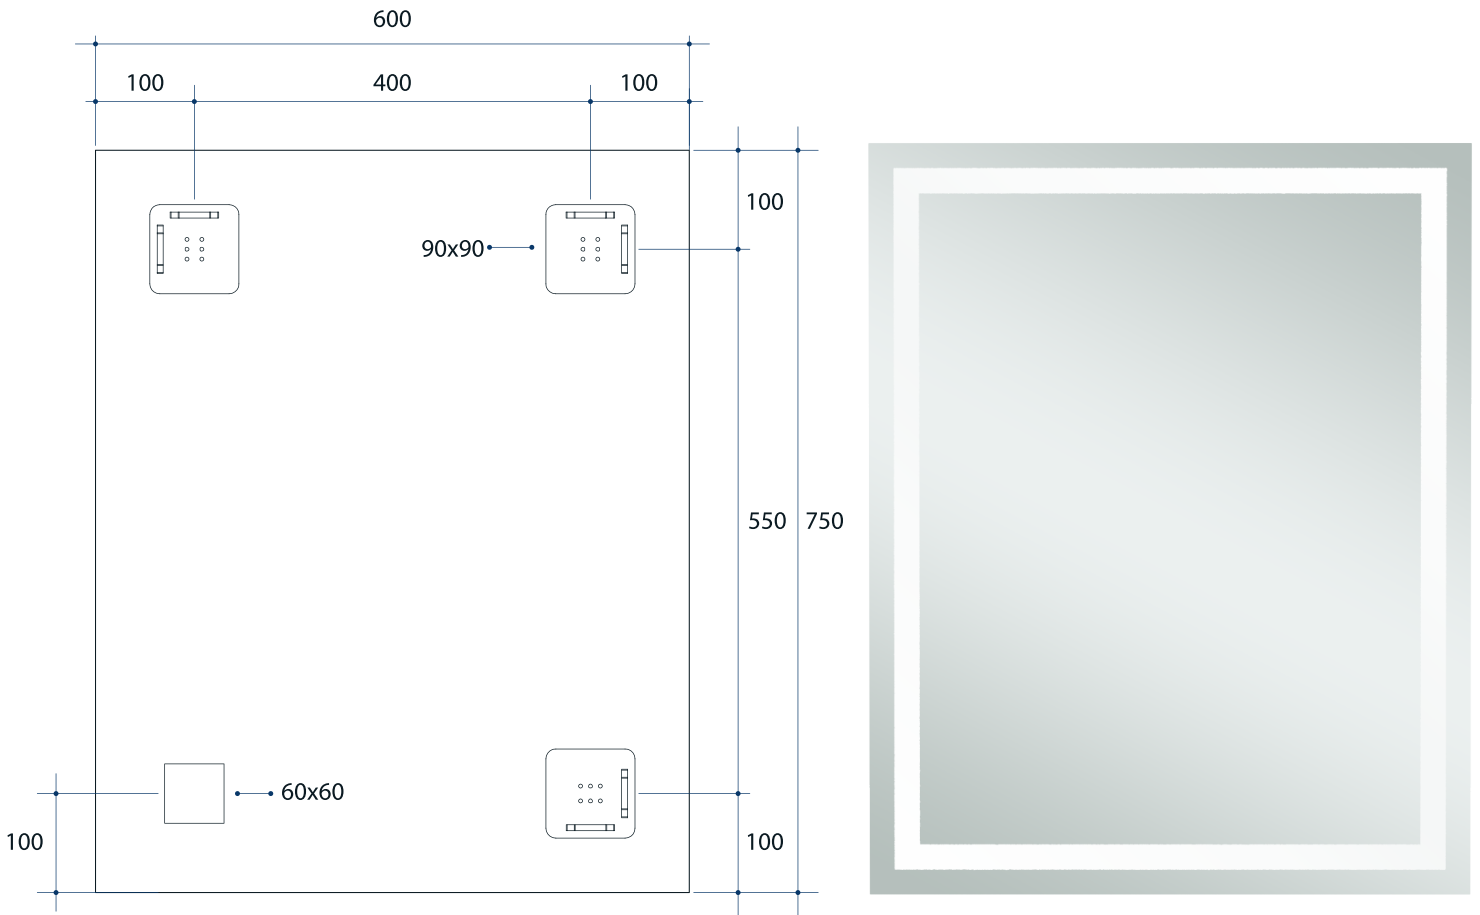

# Sierra Sandblasted Border, Polished Edge Mirror

Note: All dimensions are in millimetres (mm)

| Stock Code | Size (mm)      | Shape     | Edge                            |
|------------|----------------|-----------|---------------------------------|
| SS6075HN   | 600 x 750 x 11 | Rectangle | Polished Edge Sandblasted Strip |

**Please note:** Bracket location may vary +/- 5mm. DO NOT pre-drill holes for mounts before confirming exact locations on your mirror. Measurements and diagrams are to be used as a guide only.

Mirrors will need to be installed in accordance with the Installation Guide. Ablaze does not take responsibility for incorrect installation of these mirrors.