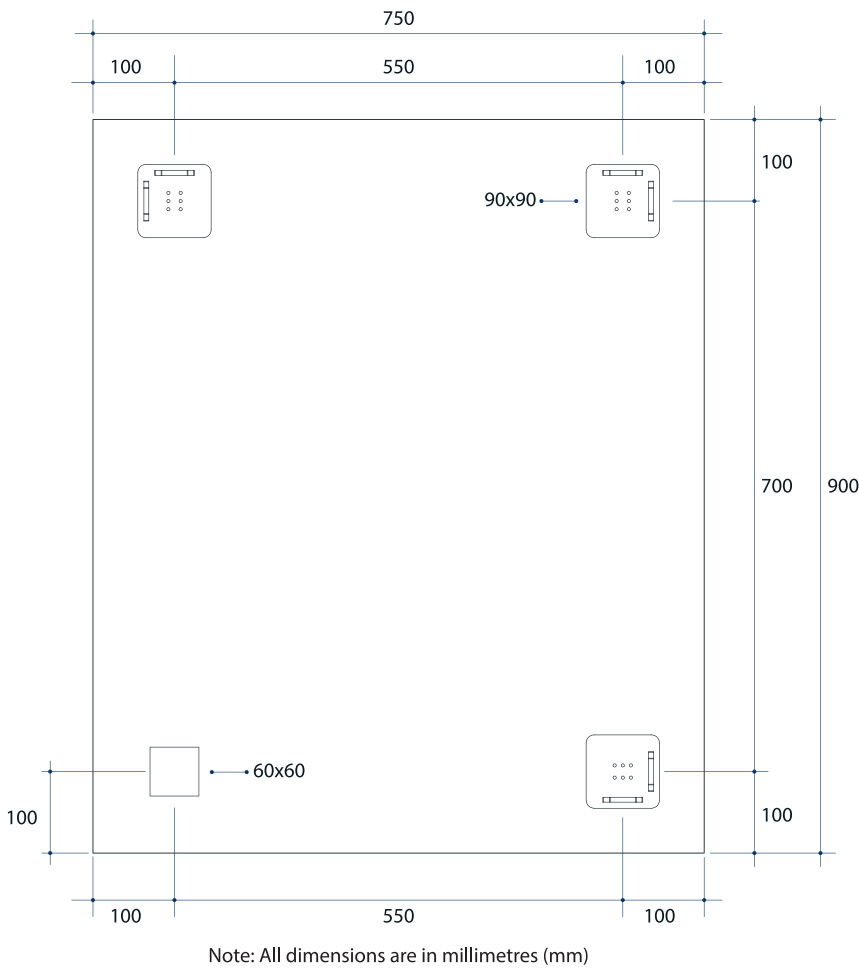

Sierra Sandblasted Border, Polished Edge Mirror

Stock Code	Size (mm)	Shape	Edge
SS9075HN	900 x 750 x 11	Rectangle	Polished Edge Sandblasted Strip

Please note: Bracket location may vary +/- 5mm. DO NOT pre-drill holes for mounts before confirming exact locations on your mirror. Measurements and diagrams are to be used as a guide only.

Mirrors will need to be installed in accordance with the Installation Guide. Ablaze does not take responsibility for incorrect installation of these mirrors.